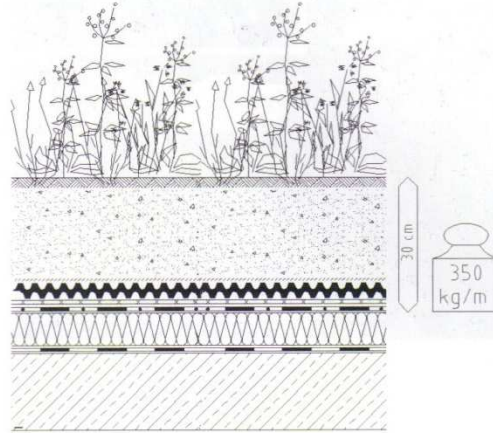

Saturated weight: c. 150 kg/m<sup>2</sup>  
Total height: c. 120 mm

SIMPLE INTENSIVE ROOF-GARDEN SET **DIADEM-350**

- Vegetation  
Grasses-Shrubs-Small Trees
- Multi-layered Intensive Substrate
- VLF-200 Filter Fleece
- DiaDrain-40 Drainage and Reservoir Board
- VLS-500 Protective and Reservoir Fleece

Saturated weight: c. 350 kg/m<sup>2</sup>  
Total height: c. 300 mm

INTENSIVE ROOF-GARDEN SET **DIADEM-750**

- Vegetation  
Shrubs-Small Trees-Lawns-Trees
- Multi-layered Intensive Substrate
- VLF-200 Filter Fleece
- DiaDrain-60 Drainage and Reservoir Board
- VLS-800 Protective and Reservoir Fleece

Saturated weight: c. 750 kg/m<sup>2</sup>  
Total height: c. 560 mm

UNDERGROUND GARAGE ROOF-GARDEN SET **DIADEM-1200**

- Vegetation  
Shrubs-Small Trees-Lawns-Trees
- Multi-layered Intensive Substrate
- VLF-150 Filter Fleece
- Garda-25/30 Drainage and Protection Mat

Saturated weight: c. 1200 kg/m<sup>2</sup>  
Total height: c. 840 mm