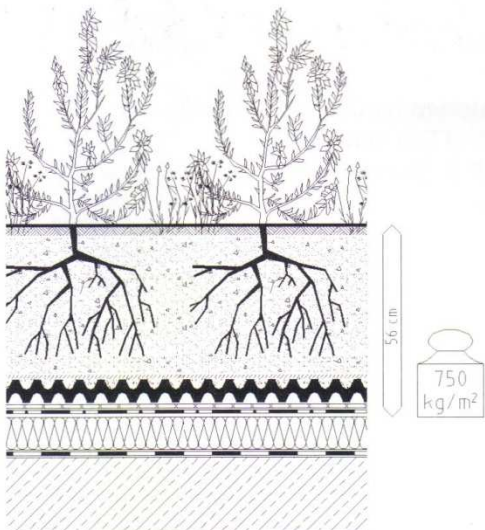

Saturated weight: c. 150 kg/m<sup>2</sup>  
Total height: c. 120 mm

SIMPLE INTENSIVE ROOF-GARDEN SET **DIADEM-350**

- Vegetation  
Grasses-Shrubs-Small Trees
- Multi-layered Intensive Substrate
- VLF-200 Filter Fleece
- DiaDrain-40 Drainage and Reservoir Board
- VLS-500 Protective and Reservoir Fleece

Saturated weight: c. 350 kg/m<sup>2</sup>  
Total height: c. 300 mm

INTENSIVE ROOF-GARDEN SET **DIADEM-750**

- Vegetation  
Shrubs-Small Trees-Lawns-Trees
- Multi-layered Intensive Substrate
- VLF-200 Filter Fleece
- DiaDrain-60 Drainage and Reservoir Board
- VLS-800 Protective and Reservoir Fleece

Saturated weight: c. 750 kg/m<sup>2</sup>  
Total height: c. 560 mm

UNDERGROUND GARAGE ROOF-GARDEN SET **DIADEM-1200**

- Vegetation  
Shrubs-Small Trees-Lawns-Trees
- Multi-layered Intensive Substrate
- VLF-150 Filter Fleece
- Garda-25/30 Drainage and Protection Mat

Saturated weight: c. 1200 kg/m<sup>2</sup>  
Total height: c. 840 mm