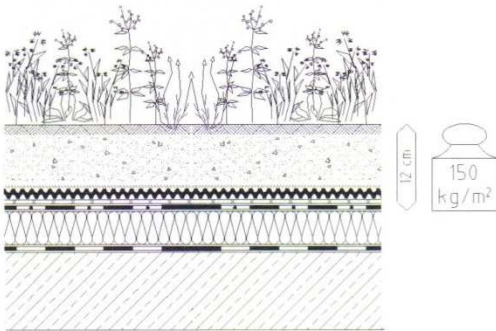

EXTENSIVE ROOF-GARDEN SET **DIADEM-150**

- Vegetation  
Sedums-Herbs-Grasses
- Multi-layered Extensive Substrate
- VLF-150 Filter Fleece
- DiaDrain-25 Drainage and Reservoir Board
- VLU-300 Protective Fleece

Saturated weight: c. 150 kg/m<sup>2</sup>  
Total height: c. 120 mm

SIMPLE INTENSIVE ROOF-GARDEN SET **DIADEM-350**

- Vegetation  
Grasses-Shrubs-Small Trees
- Multi-layered Intensive Substrate
- VLF-200 Filter Fleece
- DiaDrain-40 Drainage and Reservoir Board
- VLS-500 Protective and Reservoir Fleece

Saturated weight: c. 350 kg/m<sup>2</sup>  
Total height: c. 300 mm

INTENSIVE ROOF-GARDEN SET **DIADEM-750**

- Vegetation  
Shrubs-Small Trees-Lawns-Trees
- Multi-layered Intensive Substrate
- VLF-200 Filter Fleece
- DiaDrain-60 Drainage and Reservoir Board
- VLS-800 Protective and Reservoir Fleece

Saturated weight: c. 1200 kg/m<sup>2</sup>  
Total height: c. 840 mm