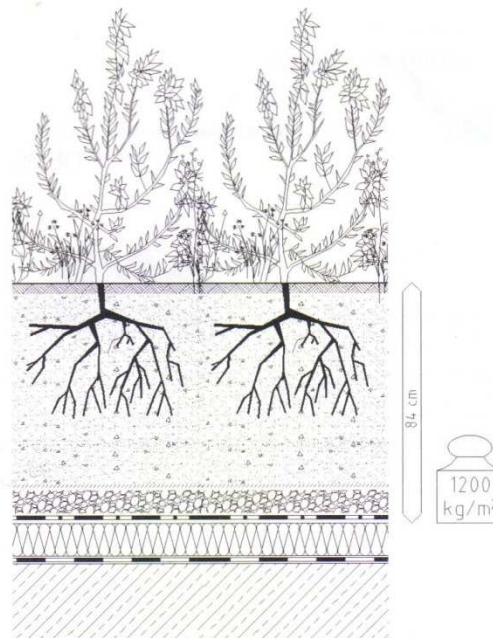

Saturated weight: c. 150 kg/m<sup>2</sup>  
Total height: c. 120 mm

SIMPLE INTENSIVE ROOF-GARDEN SET **DIADEM-350**

- Vegetation  
Grasses-Shrubs-Small Trees
- Multi-layered Intensive Substrate
- VLF-200 Filter Fleece
- DiaDrain-40 Drainage and Reservoir Board
- VLS-500 Protective and Reservoir Fleece

Saturated weight: c. 350 kg/m<sup>2</sup>  
Total height: c. 300 mm

INTENSIVE ROOF-GARDEN SET **DIADEM-750**

- Vegetation  
Shrubs-Small Trees-Lawns-Trees
- Multi-layered Intensive Substrate
- VLF-200 Filter Fleece
- DiaDrain-60 Drainage and Reservoir Board
- VLS-800 Protective and Reservoir Fleece

Saturated weight: c. 750 kg/m<sup>2</sup>  
Total height: c. 560 mm

UNDERGROUND GARAGE ROOF-GARDEN SET **DIADEM-1200**

- Vegetation  
Shrubs-Small Trees-Lawns-Trees
- Multi-layered Intensive Substrate
- VLF-150 Filter Fleece
- Garda-25/30 Drainage and Protection Mat

Saturated weight: c. 1200 kg/m<sup>2</sup>  
Total height: c. 840 mm